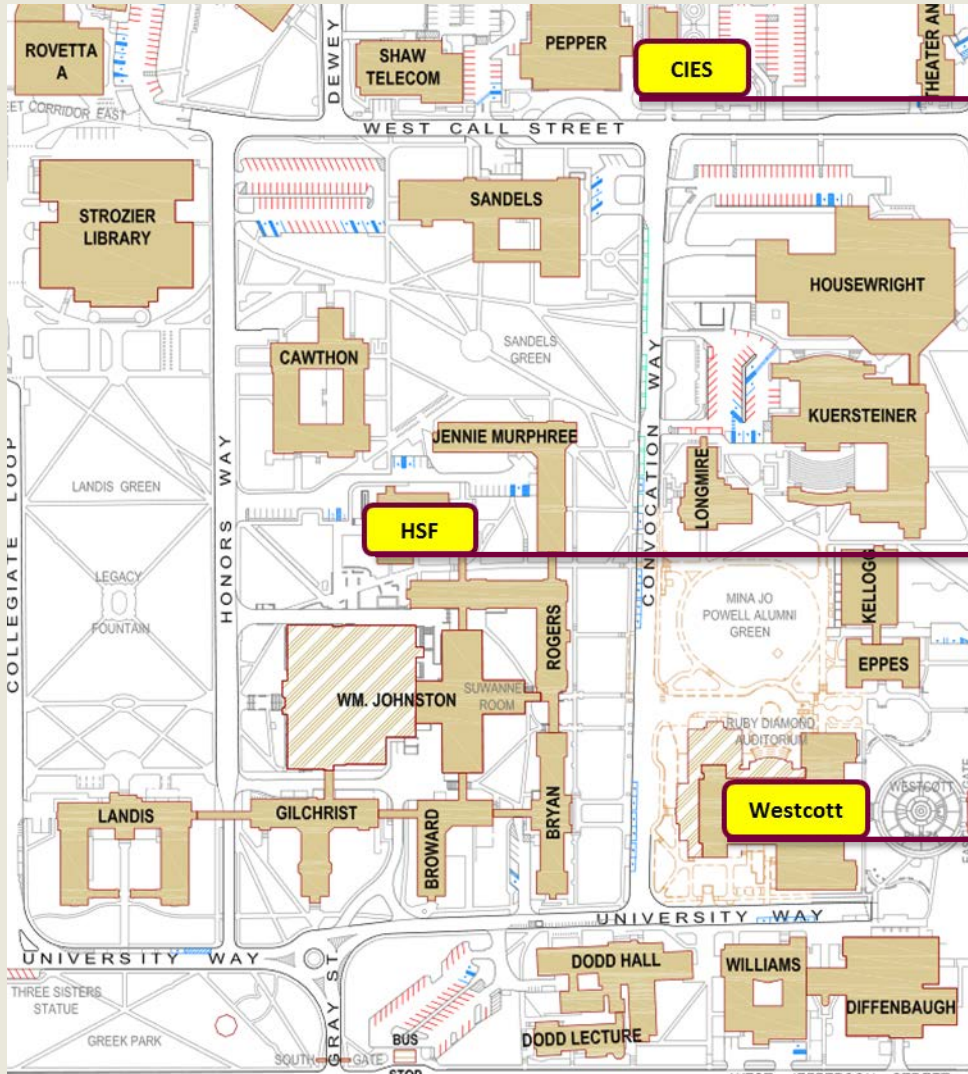

Center for Intensive English Studies

The Graduate School *Locations*

**Center for Intensive English Studies
Hecht House**
634 W Call St, Tallahassee, FL 32304

Honors, Scholars, & Fellows House
127 Honors Way, Tallahassee, FL
32304